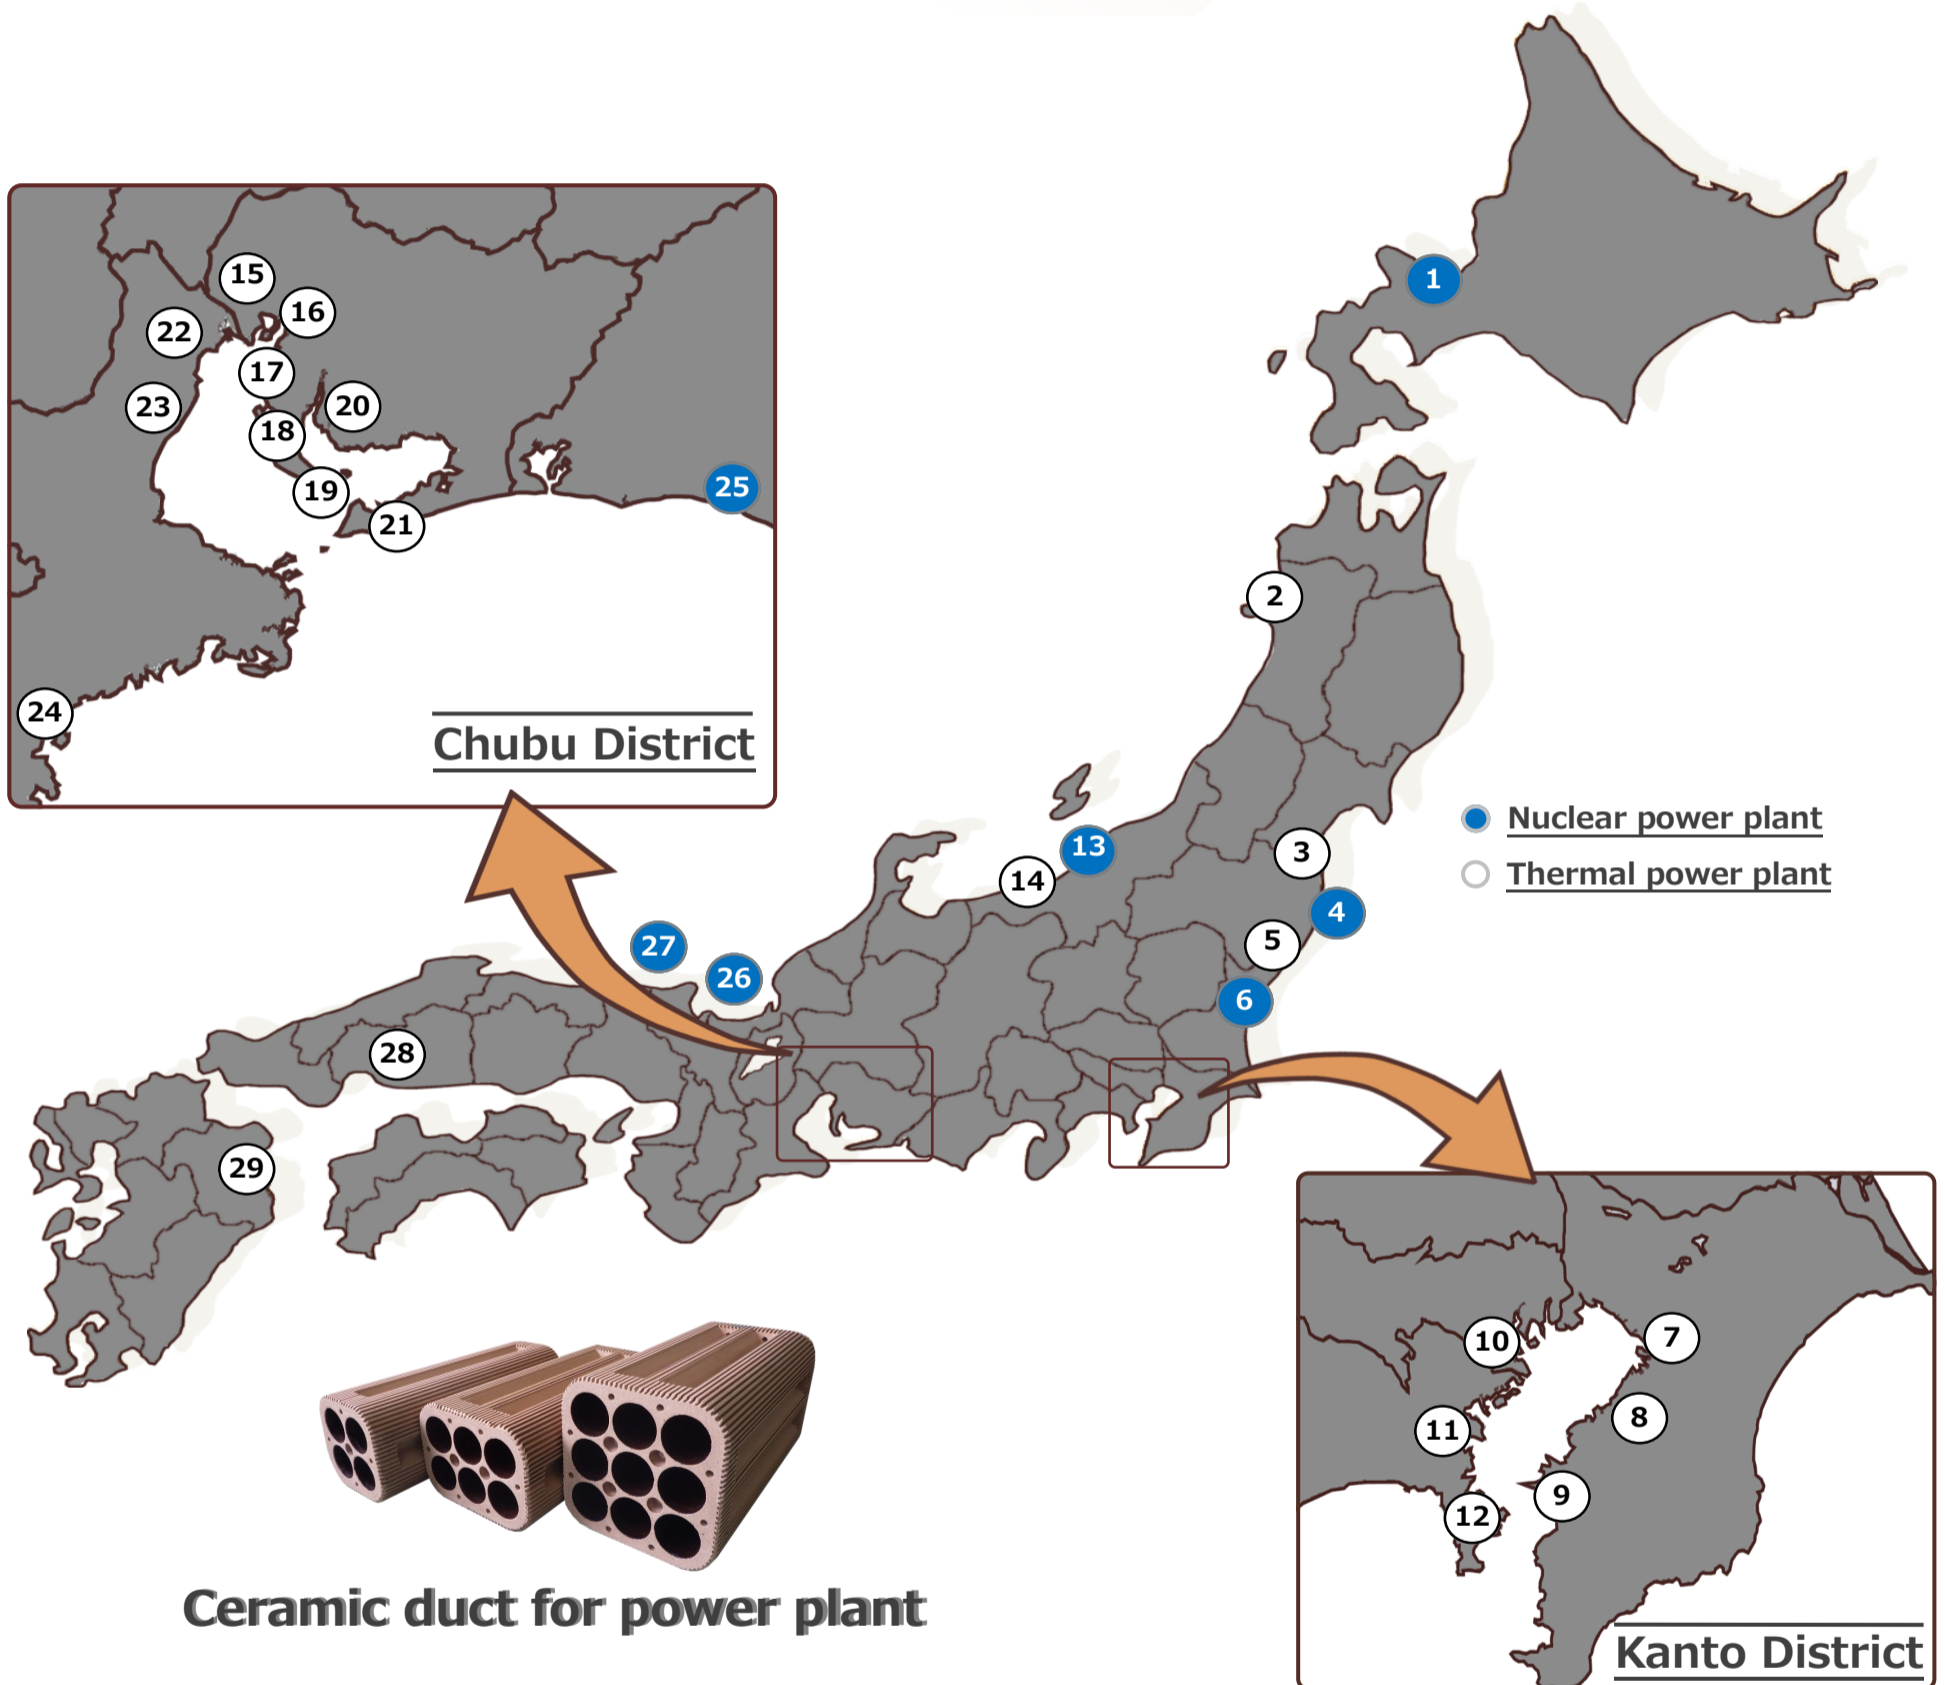

## Delivery results at the power plant

It has been used in many power plants and has been protecting cables for a long time.

Ceramic duct for power plant

① Tomari	⑨ Futtsu	⑰ Chita-Daini	⑳ Hamaoka
② Noshiro	⑩ Higashi Ohgishima	⑱ Chita	㉑ Monju
③ Souma	⑪ Yokohama	⑲ Taketoyo	㉒ Ooi
④ Fukushima-Daini	⑫ Yokosuka	⑳ Hekinan	㉓ Osaki
⑤ Hirono	⑬ Kashiwazaki	㉑ Atsumi	㉔ Shin-Oita
⑥ Toukai	⑭ Joetsu	㉒ Kawagoe	
⑦ Chiba	⑮ Nishi-Nagoya	㉓ Yokkaichi	
⑧ Goi	⑯ Shin-Nagoya	㉔ Owase	